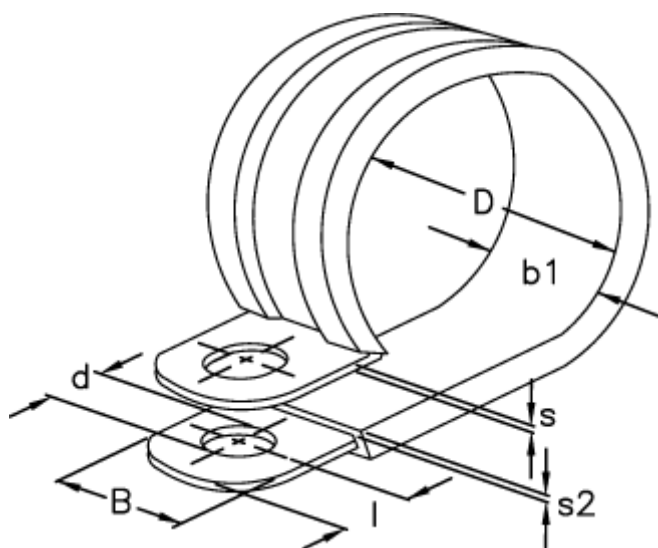

Article number: 029456112017

Description: Norma pipe retaining clip
RLGU 1. 17/12 W1

Measures

b1	= 15.0
d	= 6.4
Diameter D	= 17
l	= 6
s	= 0.8
s2	= 1.2
Width B	= 12